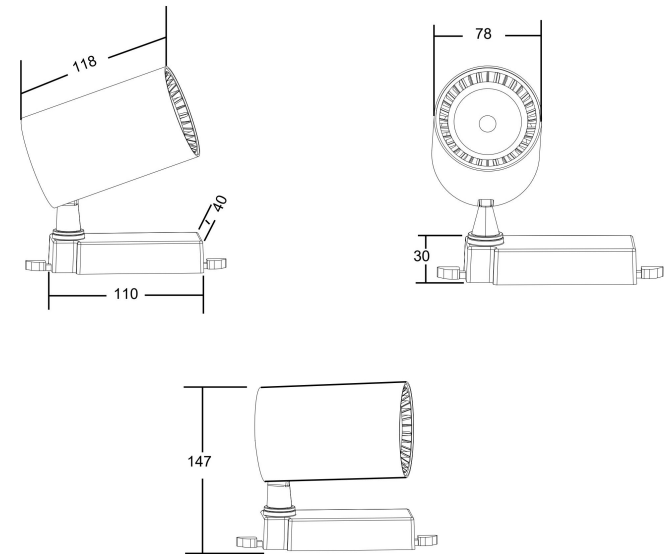

## Instruction

TR003-1-12W3K-W

MAX 10W  
900 Lumen

Model: TR003-1-12W3K-W  
Collection: Single phase track

Track light