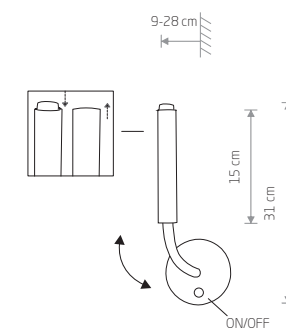

LASER
painted steel

- 8048 8047
- 2xG9, max 10W only Led
- solid brass, painted steel**
- 8308
- 2xG9, max 10W only LED

STALACTITE 9054

STALACTITE 8352

STALACTITE 9055

STALACTITE
painted steel

- 8355 8356
- 13xG9, max 10W only LED
- solid brass, painted steel**
- 9054
- 13xG9, max 10W only LED

STALACTITE
painted steel, flexible stem

- 8351 8350
- 1xG9, max 10W only LED
- solid brass, painted steel, flexible stem**
- 8352
- 1xG9, max 10W only LED

STALACTITE
painted steel, flexible stem

- 8353 8354
- 2xG9, max 10W only LED
- solid brass, painted steel, flexible stem**
- 9055
- 2xG9, max 10W only LED