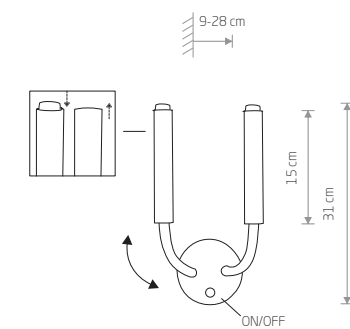

LASER
painted steel

- 8048 8047
- 2xG9, max 10W only Led
- solid brass, painted steel**
- 8308
- 2xG9, max 10W only LED

STALACTITE 9054

STALACTITE 8352

STALACTITE 9055

STALACTITE
painted steel

- 8355 8356
- 13xG9, max 10W only LED
- solid brass, painted steel**
- 9054
- 13xG9, max 10W only LED

STALACTITE
painted steel, flexible stem

- 8351 8350
- 1xG9, max 10W only LED
- solid brass, painted steel, flexible stem**
- 8352
- 1xG9, max 10W only LED

STALACTITE
painted steel, flexible stem

- 8353 8354
- 2xG9, max 10W only LED
- solid brass, painted steel, flexible stem**
- 9055
- 2xG9, max 10W only LED