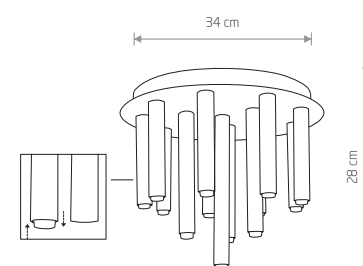

LASER
painted steel

- 8048 8047
- 2xG9, max 10W only Led
- solid brass, painted steel**
- 8308
- 2xG9, max 10W only LED

STALACTITE 9054

STALACTITE 8352

STALACTITE 9055

STALACTITE
painted steel

- 8355 8356
- 13xG9, max 10W only LED
- solid brass, painted steel**
- 9054
- 13xG9, max 10W only LED

STALACTITE
painted steel, flexible stem

- 8351 8350
- 1xG9, max 10W only LED
- solid brass, painted steel, flexible stem**
- 8352
- 1xG9, max 10W only LED

STALACTITE
painted steel, flexible stem

- 8353 8354
- 2xG9, max 10W only LED
- solid brass, painted steel, flexible stem**
- 9055
- 2xG9, max 10W only LED