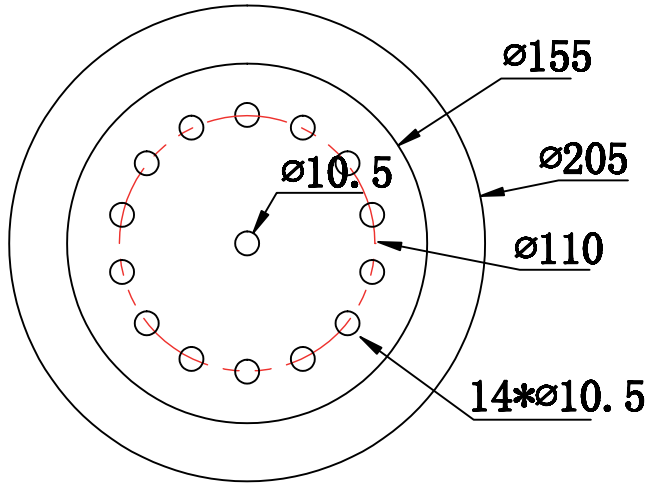

Instruction

Series: Dakota
Model: T455-14-BASE

MAYTONI
DECORATIVE LIGHTING

www.maytoni.de