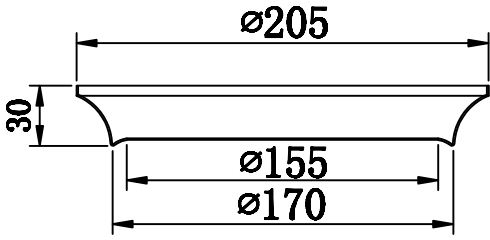

Instruction

Series: Dakota
Model: T455-14-BASE

MAYTONI
DECORATIVE LIGHTING

www.maytoni.de