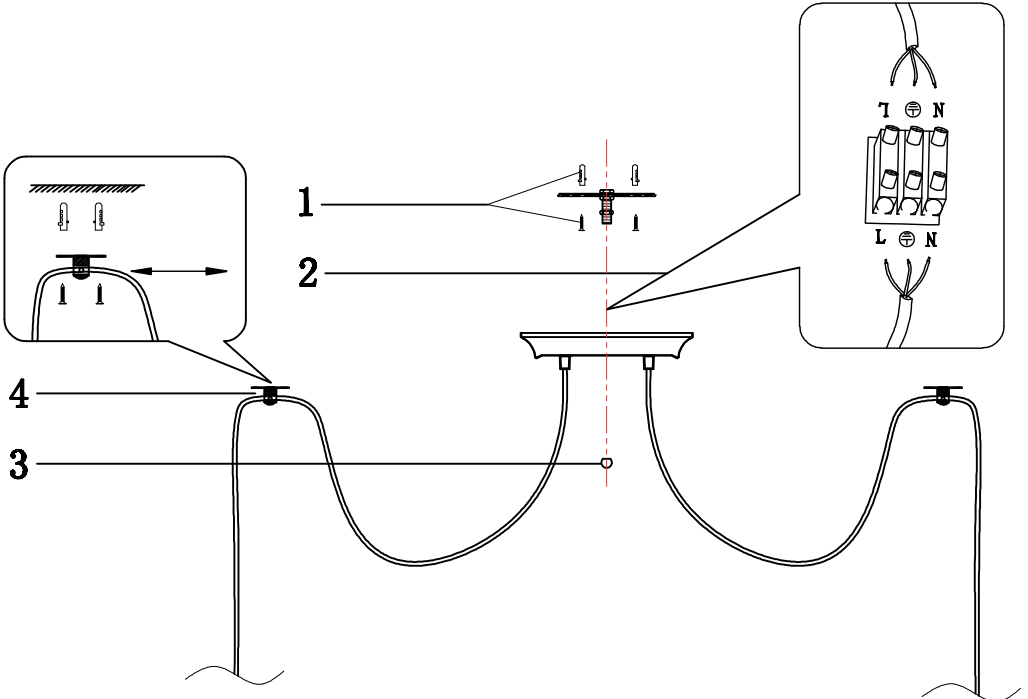

Instruction

Series: Dakota
Model: T455-14-BASE

MAYTONI
DECORATIVE LIGHTING

www.maytoni.de